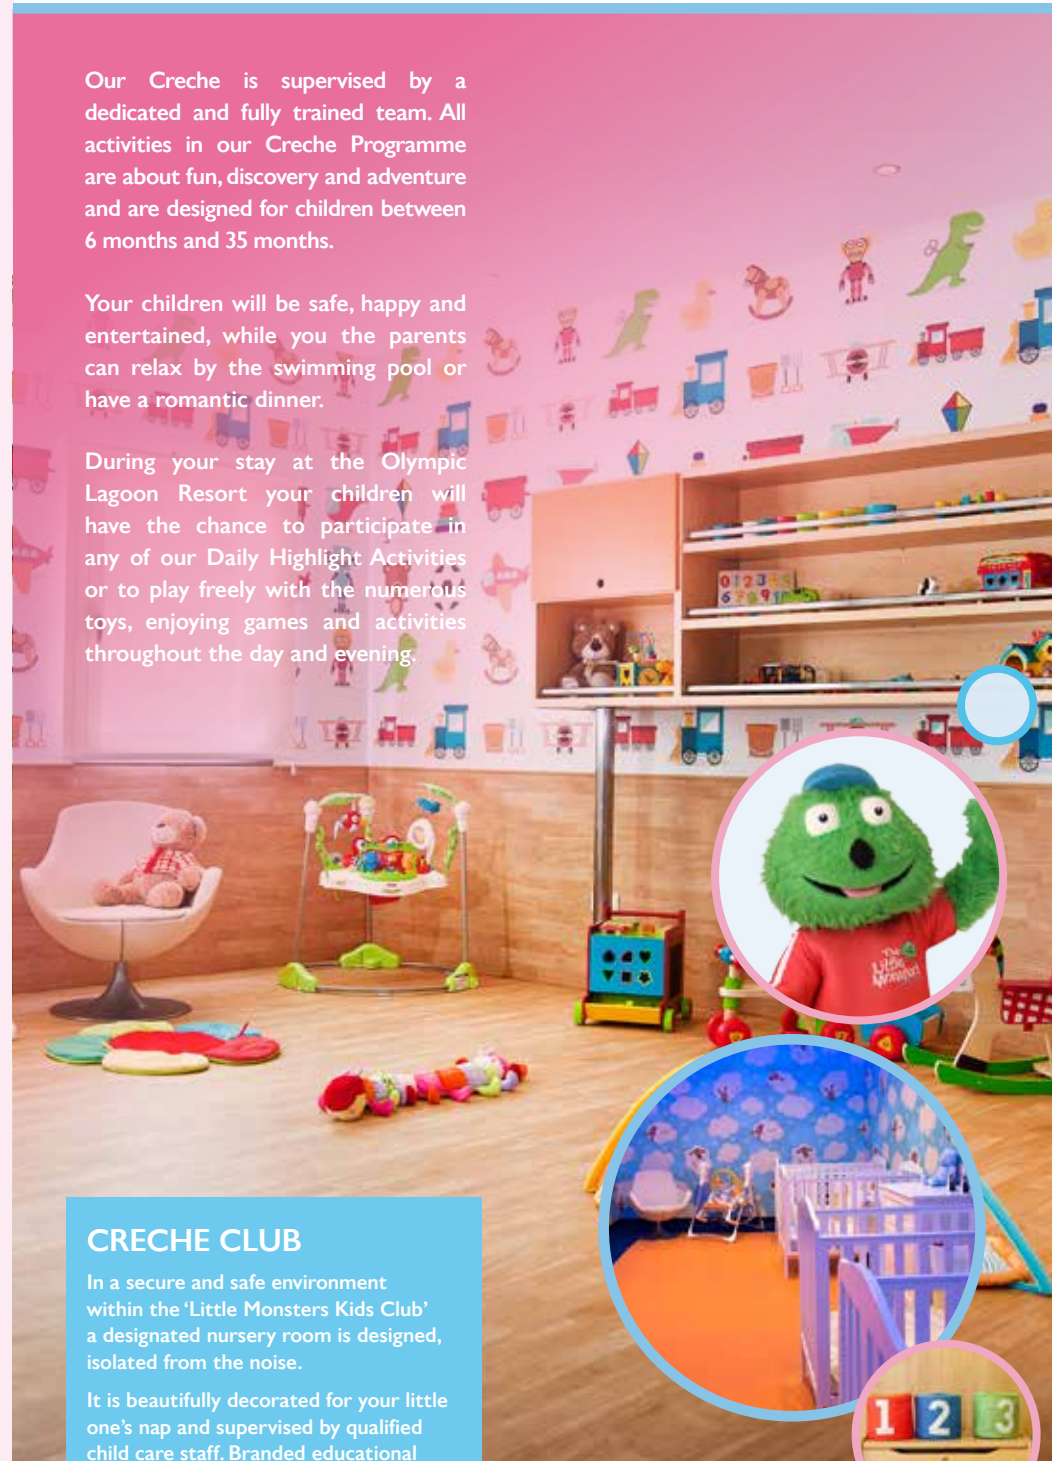

1. The Little Monsters Crèche is open for children between 6 months and 35 months regardless of their race, religion or Physical/mental limitations.
2. Children must be dropped off and picked up by the same parent or guardian with no exceptions.
3. Nappies and wet wipes must be provided by parent or guardians.
4. Children will not be permitted to enter The Little Monsters Crèche if they are ill or show signs of communicable diseases or conditions. Please be informed that no medications can be administered by the staff.
5. Parents are not permitted to stay within the Little Monster Crèche facility, a 10 minute 'settle in' session is offered on a child's first booking.
6. Due to EU Childcare Ratios, Parents or guardians are required to book 24 hours prior to the desired session with no exceptions.
7. Babies can be booked in for a maximum amount of two sessions a day with a two hour slot in between.
8. This is an activities facility where the best possible attention to safety is given by our trained NVQ Children Entertainers.

The Joy of Fun & Adventure

Our Creche is supervised by a dedicated and fully trained team. All activities in our Creche Programme are about fun, discovery and adventure and are designed for children between 6 months and 35 months.

CRECHE CLUB

In a secure and safe environment within the 'Little Monsters Kids Club' a designated nursery room is designed, isolated from the noise.

It is beautifully decorated for your little one's nap and supervised by qualified child care staff. Branded educational Toddler Toys and games available.